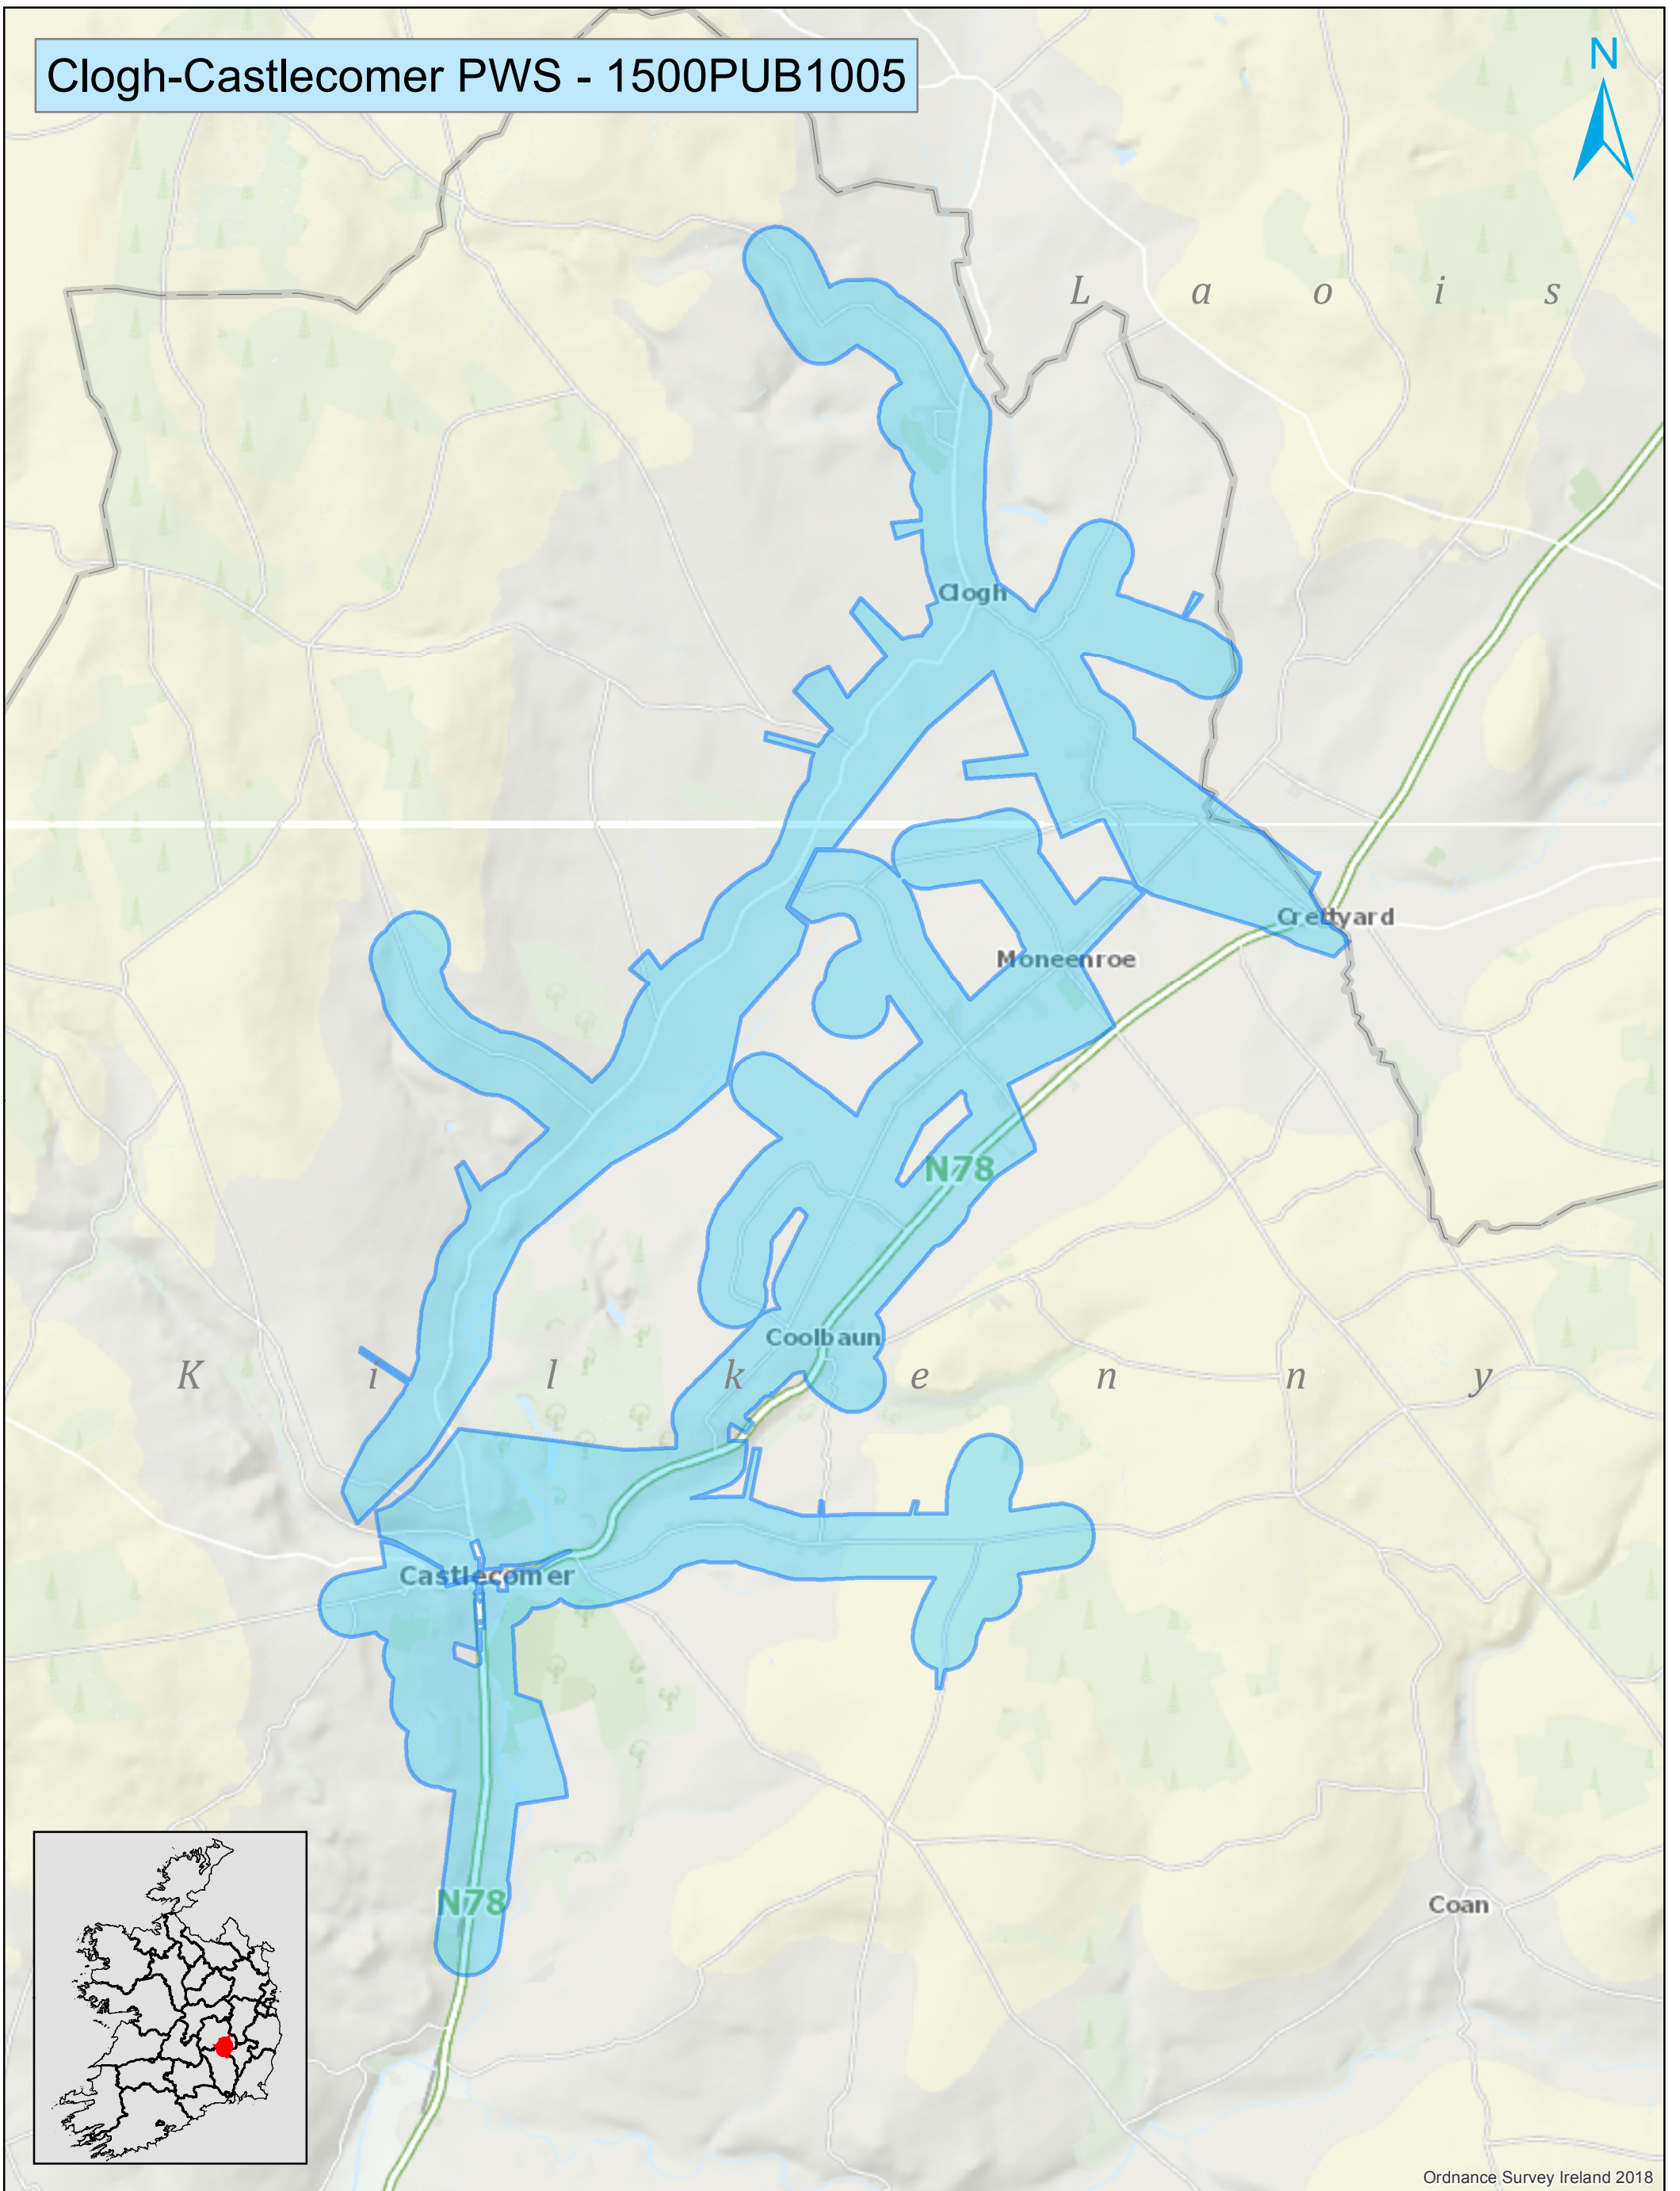

Clogh-Castlecomer PWS - 1500PUB1005

Ordnance Survey Ireland 2018

No part of this drawing may be reproduced or transmitted in any form or stored in any retrieval system of any nature without the written permission of Irish Water as copyright holder except as agreed for use on the project for which the document was originally issued.
© Copyright Irish Water
Reproduced from the Ordnance Survey Of Ireland by Permission of the Government.
License No. 3-3-34

WSZ Name: Clogh-Castlecomer PWS
EDEN WSZ ID: 1500PUB1005
Local Authority: Kilkenny
Estimated Residential Pop: 3298

Coordinate System: TM65 Irish Grid
Projection: Transverse Mercator

Scale @ A3: 1:37,690

Drawn Date: 12/03/2021